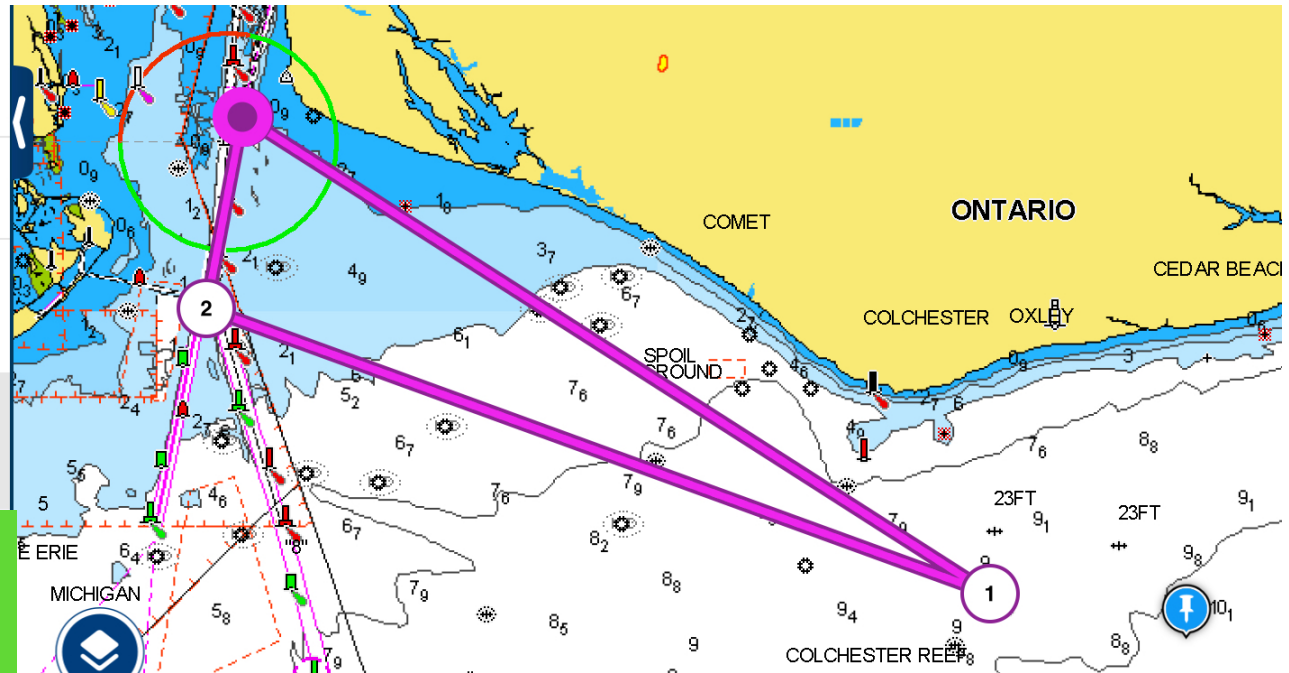

Single / Double Handed Course 2 - 27NM

42°2.736'N • 83°7.779'W
Start

1
Waypoint 1
12.5 NM • 123° •

2
Waypoint 2
11.8 NM • 290° •
From start 24.3 NM •

42°2.743'N • 83°7.811'W
2.7 NM • 10° • 40m 12s
From start 27.0 NM •

Start is in the vicinity
of DA2 and D36 - There is no Race
Committee, use GPS time.

Round Colchester Reef Light to
STARBOARD #1 on MAP

Round Detroit Light to Starboard #2 on
MAP

Finish is between DA2 and D36

1000AM Race starts.

Please take your own finishing time.

27NM

**Please join us back at LMYC after the Race
for a BBQ and gathering. There will be
Burgers and Salads and many stories to
share.**